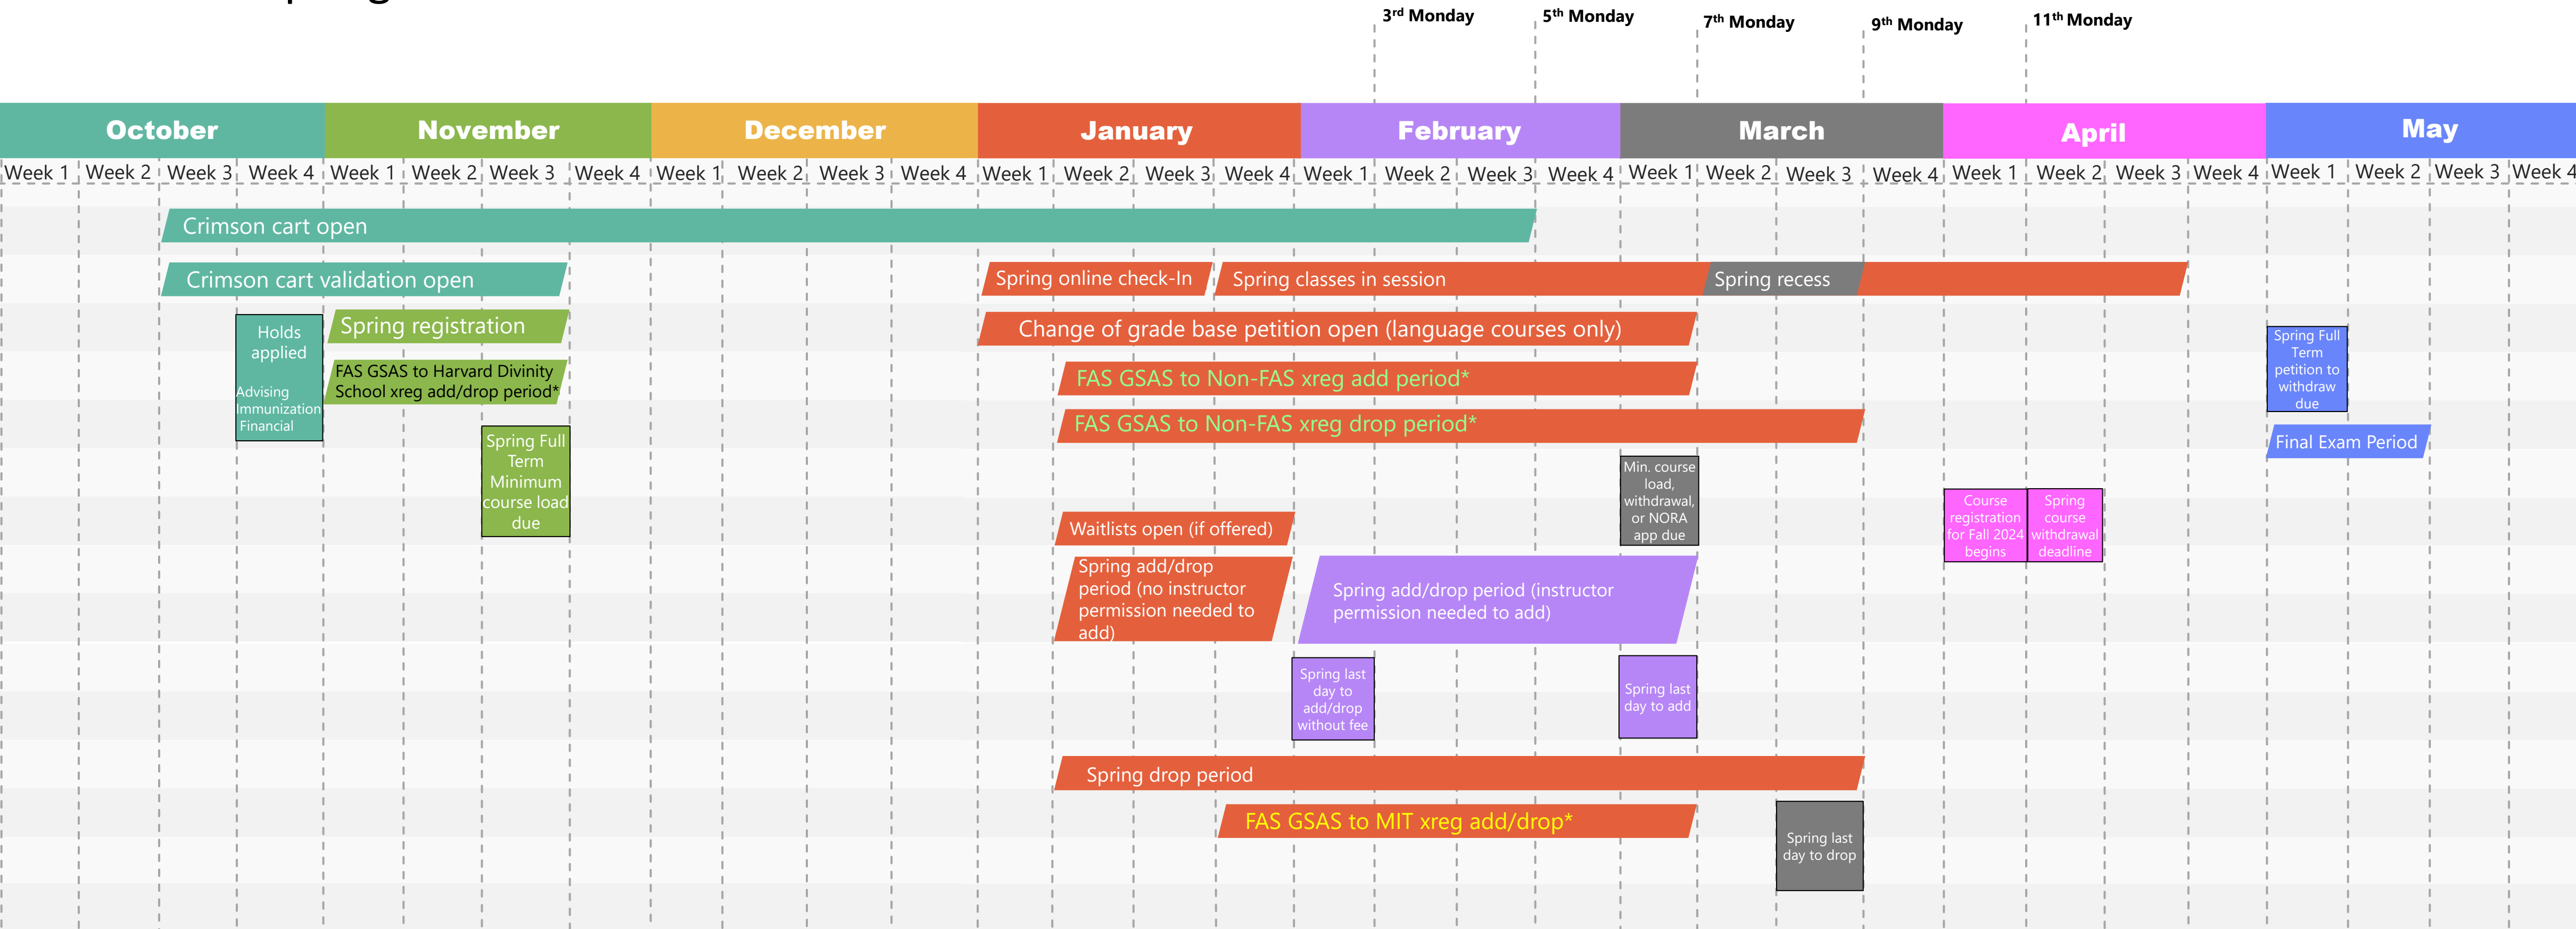

Griffin GSAS Spring 2024 Dates and Deadlines Timeline

*Cross-registration add/drop deadlines could be earlier depending on the other school's deadline. If the other school's deadline is earlier, you must abide by their deadline.