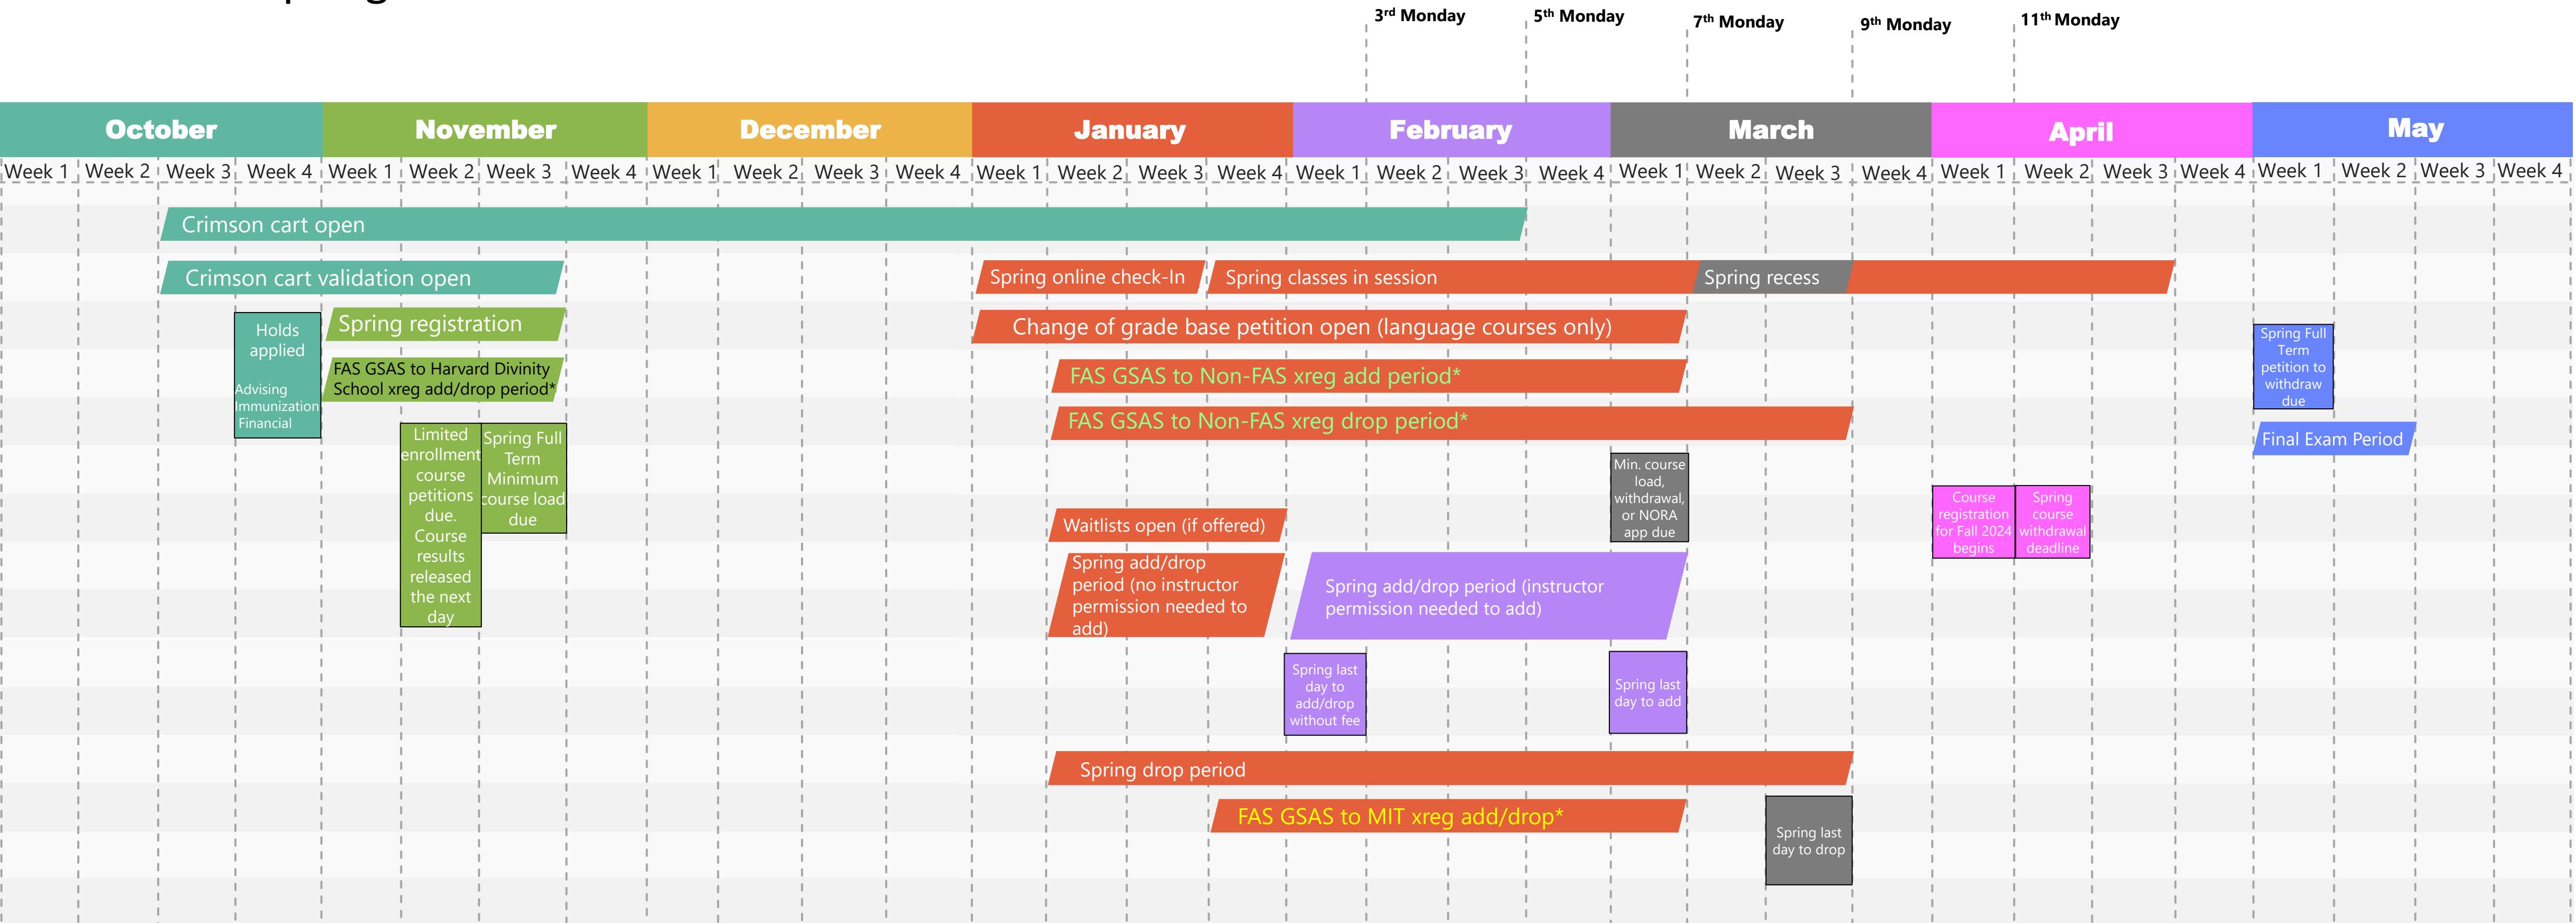

Griffin GSAS Spring 2024 Dates and Deadlines Timeline

*Cross-registration add/drop deadlines could be earlier depending on the other school's deadline. If the other school's deadline is earlier, you must abide by their deadline.